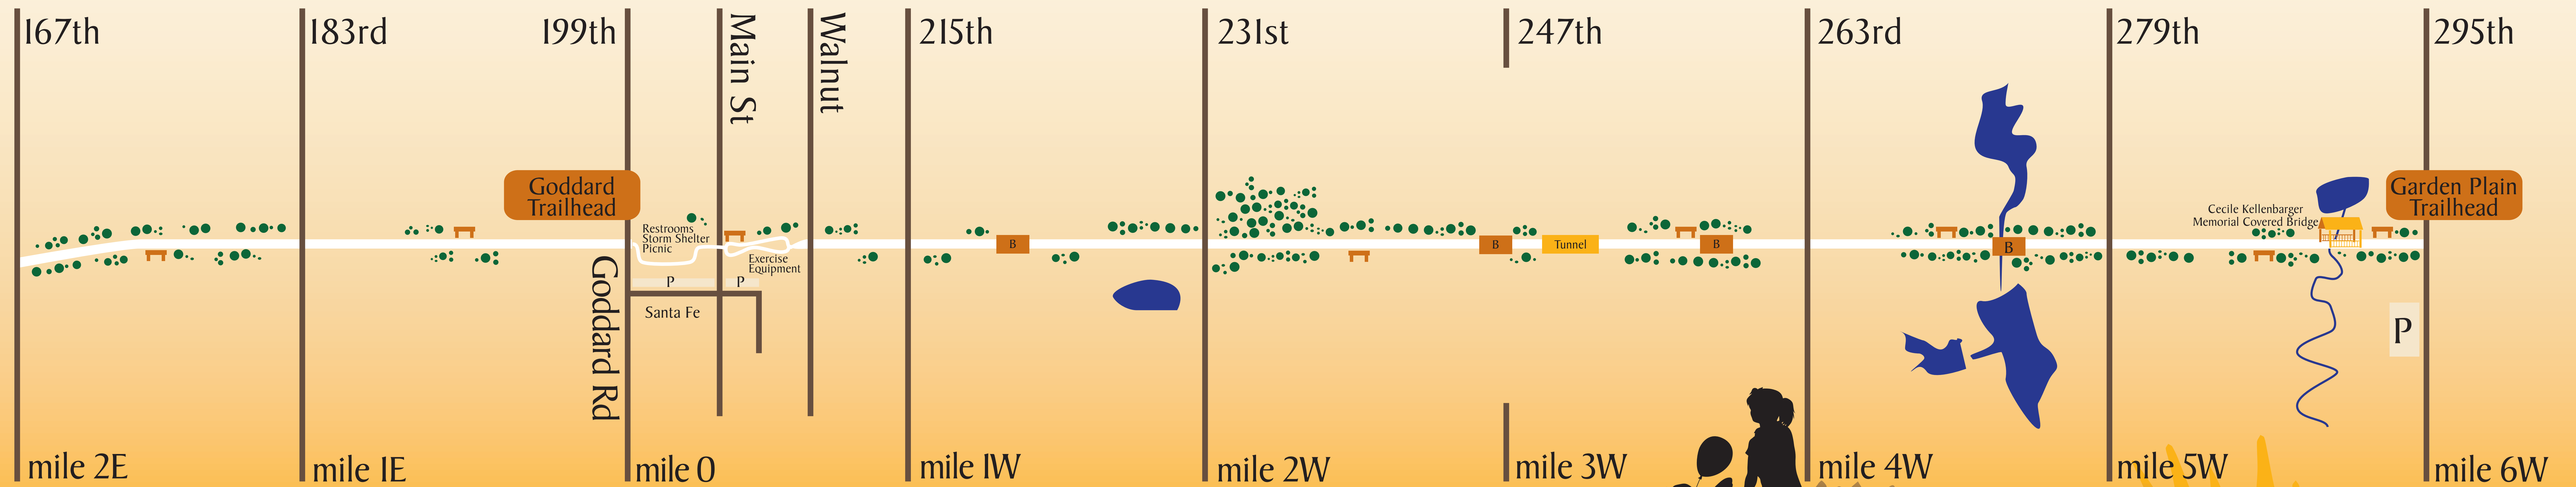

Prairie Sunset Trail

GODDARD

GARDEN PLAIN

| | |
|--------|---------|
| Trail | Parking |
| Bench | Tunnel |
| Bridge | Lake |
| Trees | |